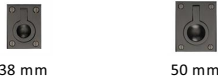

Flush Ring Cabinet Pull

C6337 38-MB

Heritage Brass Cabinet Pull Flush Ring Design 38mm Matt Bronze finish

Material:
Solid Brass

Finish:
Matt Bronze

Available Finishes

Available Sizes

Product Dimensions (All dimensions are in millimeters unless otherwise indicated)

Length	50	Width	38
--------	----	-------	----

About the Finish

Matt Bronze

An aged finish on brass creating a vintage appearance, yet one that also looks outstanding in contemporary schemes. Over a period of time the bronze colour will lighten along any edges and surfaces that are frequently touched and create a naturally aged appearance highlighting frequently touched areas and exposing the brass below.