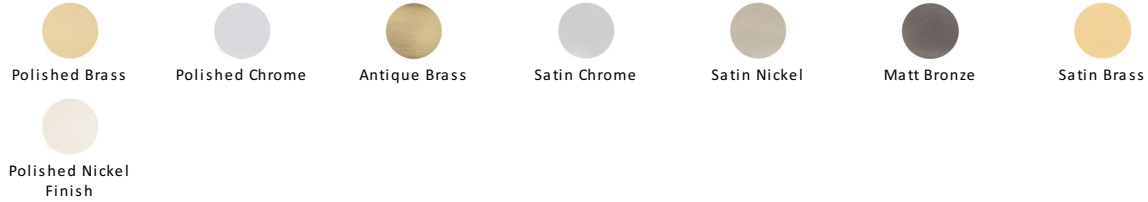

Hammered Wide Metro Cabinet Pull Handle

C4525 192-AT

Heritage Brass Cabinet Pull Hammered Wide Metro Design 192mm CTC Antique Brass Finish

Material:
Solid Brass

Finish:
Antique Brass

Available Finishes

Available Sizes

Product Dimensions (All dimensions are in millimeters unless otherwise indicated)

Length	200	CTC	192	Width	20	Projection	28
Base	8						

About the Finish

Antique Brass

With russet hues and a brass undertone, this variation on brass retains a warm and mellow character but adds age and maturity by highlighting the variance of shades making each piece both alluring and unique.