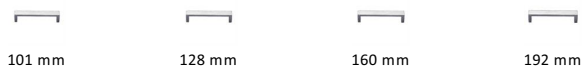

## Hammered Wide Metro Cabinet Pull Handle

C4525 128-SC

Heritage Brass Cabinet Pull Hammered Wide Metro Design 128mm CTC Satin Chrome Finish

**Material:**  
Solid Brass

**Finish:**  
Satin Chrome

### Available Sizes

### Product Dimensions (All dimensions are in millimeters unless otherwise indicated)

<b>Length</b>	136	<b>CTC</b>	128	<b>Width</b>	20	<b>Projection</b>	28
<b>Base</b>	8						