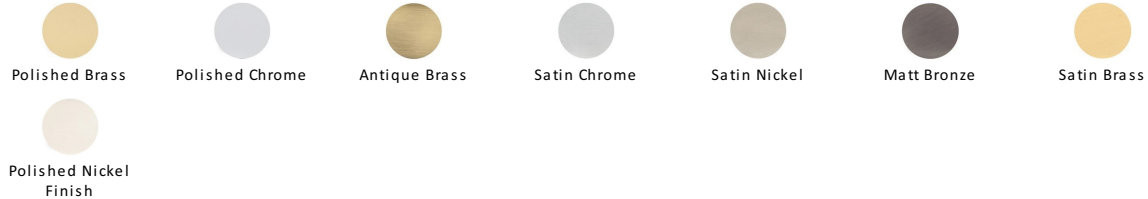

Hammered Wide Metro Cabinet Pull Handle

C4525 128-PNF

Heritage Brass Cabinet Pull Hammered Wide Metro Design 128mm CTC Polished Nickel Finish

Material:
Solid Brass

Finish:
Polished Nickel Finish

Available Finishes

Available Sizes

Product Dimensions (All dimensions are in millimeters unless otherwise indicated)

Length	136	CTC	128	Width	20	Projection	28
Base	8						

About the Finish

Polished Nickel Finish

With its subtle golden hue this is a mellow alternative to polished chrome. The finish is not coated and will oxidise naturally. If not regularly buffed with a soft cloth this finish will subtly change over time by taking on an aged patina.