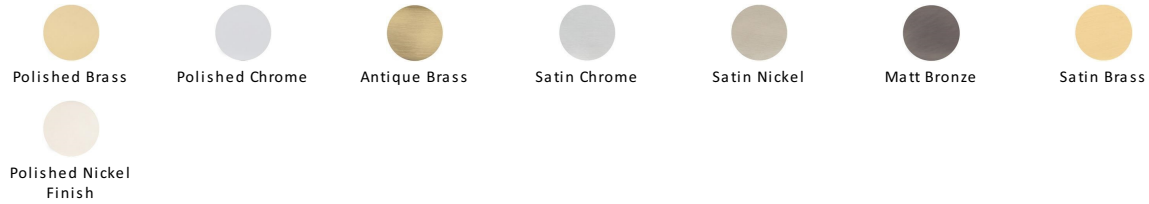

## Hex Profile Cabinet Pull Handle

C4473 203-PNF

Heritage Brass Cabinet Pull Hex Profile Design 203mm CTC Polished Nickel Finish

**Material:**  
Solid Brass

**Finish:**  
Polished Nickel Finish

### Available Finishes

### Available Sizes

#### Polished Nickel Finish

With its subtle golden hue this is a mellow alternative to polished chrome. The finish is not coated and will oxidise naturally. If not regularly buffed with a soft cloth this finish will subtly change over time by taking on an aged patina.