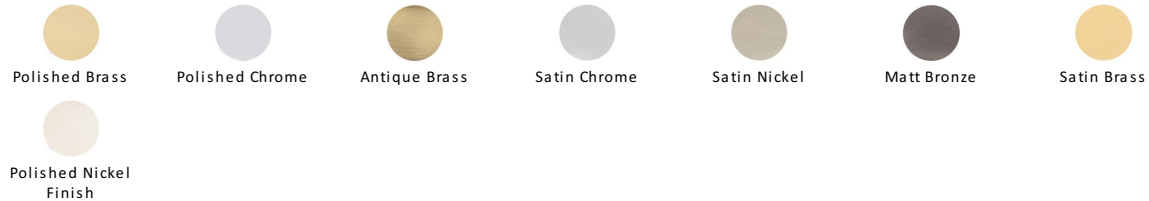

Hex Profile Cabinet Pull Handle

C4473 203-PC

Heritage Brass Cabinet Pull Hex Profile Design 203mm CTC Polished Chrome Finish

Material:
Solid Brass

Finish:
Polished Chrome

Available Finishes

Available Sizes

Product Dimensions (All dimensions are in millimeters unless otherwise indicated)

Length	218	CTC	203	Projection	34	Base	12
---------------	-----	------------	-----	-------------------	----	-------------	----

About the Finish

Polished Chrome

A bold, contemporary finish; low maintenance and easy to clean. The mirror effect reflects light and colour and will complement any colour scheme