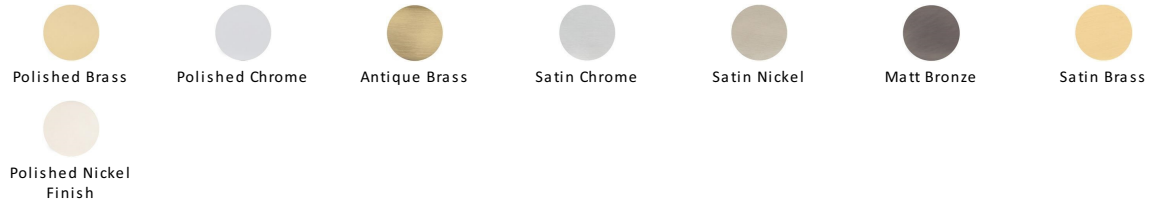

Hex Profile Cabinet Pull Handle

C4473 203-PC

Heritage Brass Cabinet Pull Hex Profile Design 203mm CTC Polished Chrome Finish

Material:

Solid Brass

Finish:

Polished Chrome

Available Finishes

About the Finish

Polished Chrome

A bold, contemporary finish; low maintenance and easy to clean. The mirror effect reflects light and colour and will complement any colour scheme

Useful Information

- If replacing an existing Cabinet Pull it may be simpler to install if you select a pull which matches the existing centre to centre of the screw holes