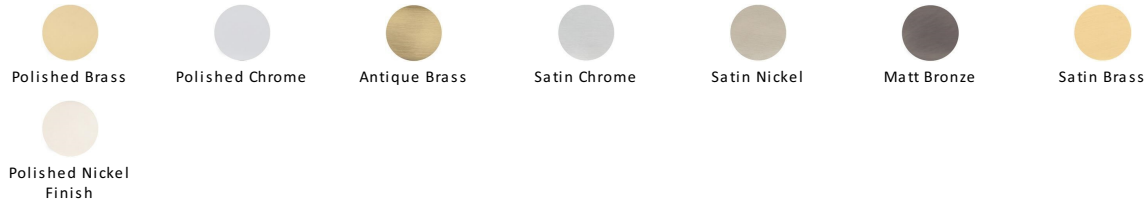

Hex Profile Cabinet Pull Handle

C4473 102-PC

Heritage Brass Cabinet Pull Hex Profile Design 102mm CTC Polished Chrome Finish

Material:

Solid Brass

Finish:

Polished Chrome

Available Finishes

About the Finish

Polished Chrome

A bold, contemporary finish; low maintenance and easy to clean. The mirror effect reflects light and colour and will complement any colour scheme

Useful Information

- If replacing an existing Cabinet Pull it may be simpler to install if you select a pull which matches the existing centre to centre of the screw holes