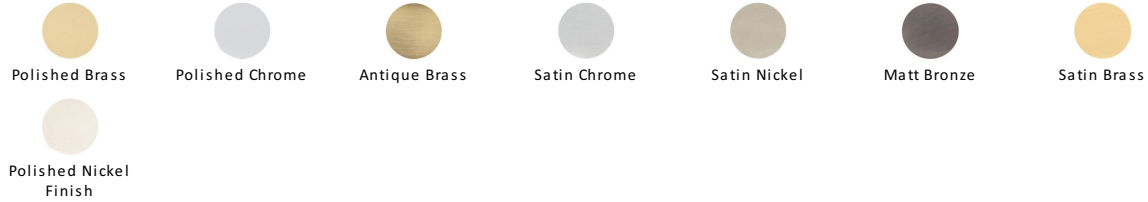

Hex Profile Cabinet Pull Handle

C4473 102-PC

Heritage Brass Cabinet Pull Hex Profile Design 102mm CTC Polished Chrome Finish

Material:

Solid Brass

Finish:

Polished Chrome

Available Finishes

About the Finish

Polished Chrome

A bold, contemporary finish; low maintenance and easy to clean. The mirror effect reflects light and colour and will complement any colour scheme

Useful Information

- If replacing an existing Cabinet Pull it may be simpler to install if you select a pull which matches the existing centre to centre of the screw holes