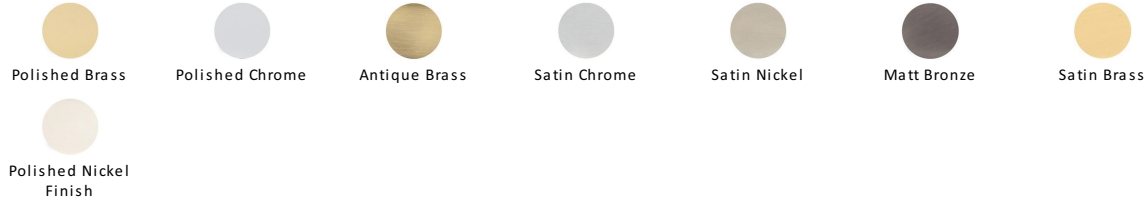

Stepped T-Bar Cabinet Knob with Rose

C4447-PC

Heritage Brass Cabinet Knob Stepped T-Bar Design with Rose 45mm Polished Chrome finish

Material:
Solid Brass

Finish:
Polished Chrome

Available Finishes

Product Dimensions (All dimensions are in millimeters unless otherwise indicated)

Length	45	Width	11	Projection	32	Base	16
---------------	----	--------------	----	-------------------	----	-------------	----

About the Finish

Polished Chrome

A bold, contemporary finish; low maintenance and easy to clean. The mirror effect reflects light and colour and will complement any colour scheme