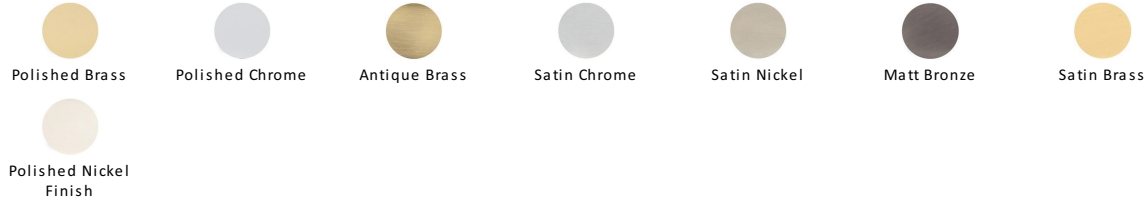

## Stepped T-Bar Cabinet Knob with Rose

C4447-PB

Heritage Brass Cabinet Knob Stepped T-Bar Design with Rose 45mm Polished Brass finish

**Material:**  
Solid Brass

**Finish:**  
Polished Brass

### Available Finishes

### About the Finish