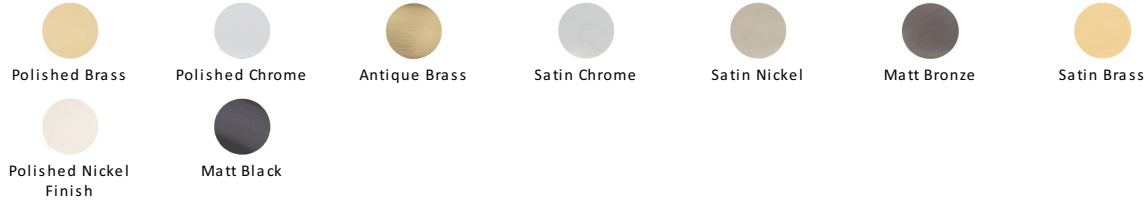

Stepped T-Bar Cabinet Knob

C4445-SC

Heritage Brass Cabinet Knob Stepped T-Bar Design 45mm Satin Chrome finish

Material:

Solid Brass

Finish:

Satin Chrome

Available Finishes

About the Finish

Satin Chrome

The brush marks of satin chrome will appeal to those who favour an industrial yet contemporary chrome finish. Satin Chrome Finish is also less prone to finger marks than polished chrome.