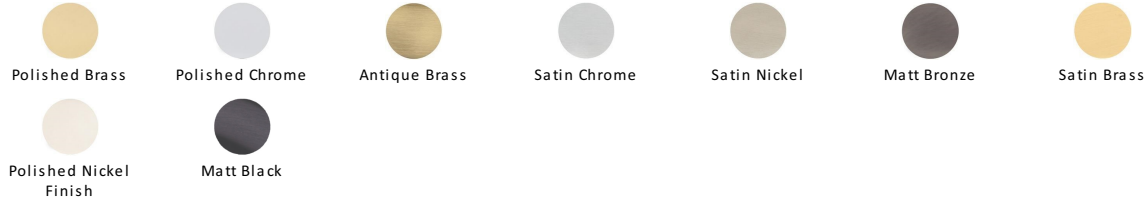

Stepped T-Bar Cabinet Knob

C4445-PB

Heritage Brass Cabinet Knob Stepped T-Bar Design 45mm Polished Brass finish

Material:
Solid Brass

Finish:
Polished Brass

Available Finishes

Product Dimensions (All dimensions are in millimeters unless otherwise indicated)

Length	45	Width	11	Projection	30	Base	8
---------------	----	--------------	----	-------------------	----	-------------	---

About the Finish

Polished Brass

Warm, mellow with a sense of heritage and comfort this highly polished finish is opulent without being flamboyant. Polished Brass coordinates perfectly with traditional décor.