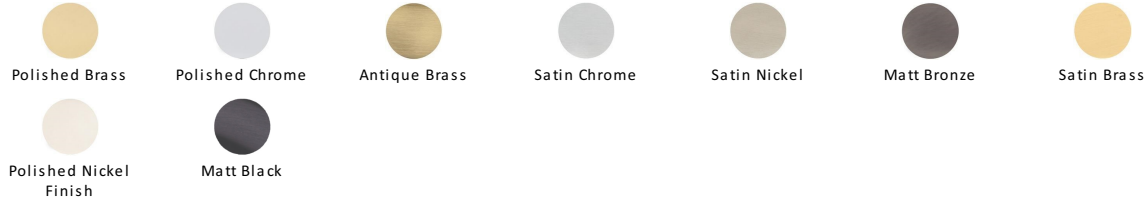

Stepped T-Bar Cabinet Knob

C4445-MB

Heritage Brass Cabinet Knob Stepped T-Bar Design 45mm Matt Bronze finish

Material:
Solid Brass

Finish:
Matt Bronze

Available Finishes

Product Dimensions (All dimensions are in millimeters unless otherwise indicated)

Length	45	Width	11	Projection	30	Base	8
---------------	----	--------------	----	-------------------	----	-------------	---

About the Finish

Matt Bronze

An aged finish on brass creating a vintage appearance, yet one that also looks outstanding in contemporary schemes. Over a period of time the bronze colour will lighten along any edges and surfaces that are frequently touched and create a naturally aged appearance highlighting frequently touched areas and exposing the brass below.