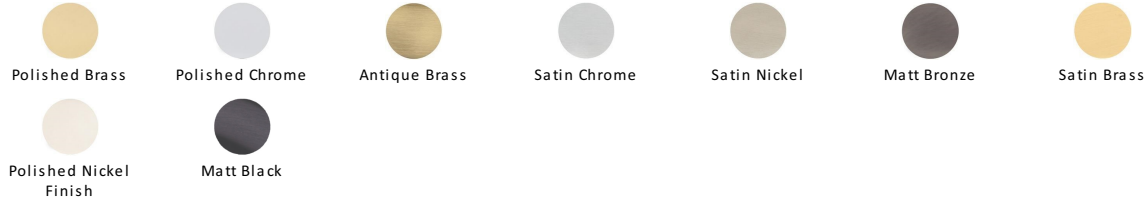

Stepped T-Bar Cabinet Knob

C4445-AT

Heritage Brass Cabinet Knob Stepped T-Bar Design 45mm Antique Brass finish

Material:
Solid Brass

Finish:
Antique Brass

Available Finishes

Product Dimensions (All dimensions are in millimeters unless otherwise indicated)

Length	45	Width	11	Projection	30	Base	8
---------------	----	--------------	----	-------------------	----	-------------	---

About the Finish

Antique Brass

With russet hues and a brass undertone, this variation on brass retains a warm and mellow character but adds age and maturity by highlighting the variance of shades making each piece both alluring and unique.