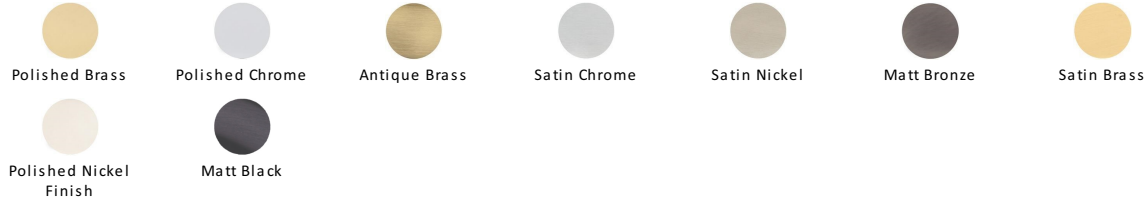

Stepped T-Bar Cabinet Knob

C4445-AT

Heritage Brass Cabinet Knob Stepped T-Bar Design 45mm Antique Brass finish

Material:
 Solid Brass

Finish:
 Antique Brass

Available Finishes

Product Dimensions (All dimensions are in millimeters unless otherwise indicated)

Length	45	Width	11	Projection	30	Base	8
---------------	----	--------------	----	-------------------	----	-------------	---

About the Finish

Antique Brass

With russet hues and a brass undertone, this variation on brass retains a warm and mellow character but adds age and maturity by highlighting the variance of shades making each piece both alluring and unique.