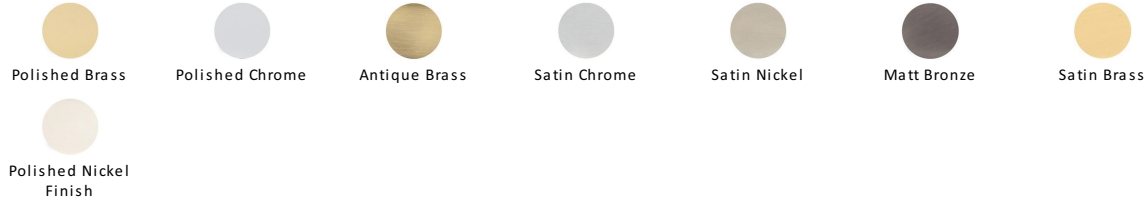

## Knurled T-Bar Cabinet Knob with Rose

C4416-SC

Heritage Brass Cabinet Knob Knurled T-Bar Design with Rose 45mm Satin Chrome finish

**Material:**  
Solid Brass

**Finish:**  
Satin Chrome

### Available Finishes

### About the Finish

#### Satin Chrome

The brush marks of satin chrome will appeal to those who favour an industrial yet contemporary chrome finish. Satin Chrome Finish is also less prone to finger marks than polished chrome.