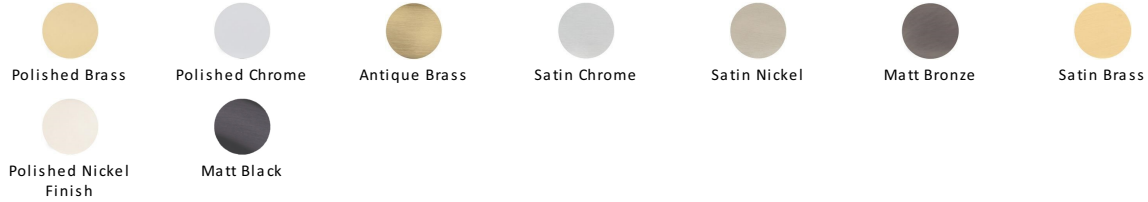

Knurled T-Bar Cabinet Knob

C4415-PC

Heritage Brass Cabinet Knob Knurled T-Bar Design 45mm Polished Chrome finish

Material:
 Solid Brass

Finish:
 Polished Chrome

Available Finishes

Product Dimensions (All dimensions are in millimeters unless otherwise indicated)

Length	45	Width	11	Projection	30	Base	8
---------------	----	--------------	----	-------------------	----	-------------	---

About the Finish

Polished Chrome

A bold, contemporary finish; low maintenance and easy to clean. The mirror effect reflects light and colour and will complement any colour scheme