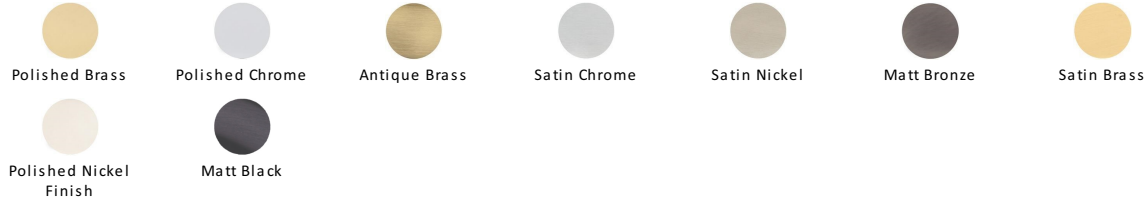

## Knurled T-Bar Cabinet Knob

C4415-PC

Heritage Brass Cabinet Knob Knurled T-Bar Design 45mm Polished Chrome finish

**Material:**  
Solid Brass

**Finish:**  
Polished Chrome

### Available Finishes

### About the Finish

#### Polished Chrome

A bold, contemporary finish; low maintenance and easy to clean. The mirror effect reflects light and colour and will complement any colour scheme