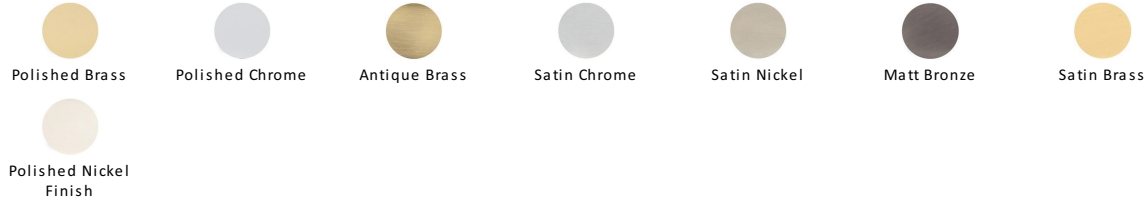

Surrey Cabinet Knob

C4386 38-SB

Heritage Brass Cabinet Knob Surrey Design 38mm Satin Brass finish

Material:
Solid Brass

Finish:
Satin Brass

Available Finishes

Available Sizes

Product Dimensions (All dimensions are in millimeters unless otherwise indicated)

Projection	28	Maximum Diameter	38	Base	38
-------------------	----	-------------------------	----	-------------	----

About the Finish

Satin Brass

A modern alternative to the traditional polished brass, this attractive brushed texture beautifully mellows and adds warmth to both a traditional and a soft contemporary décor.