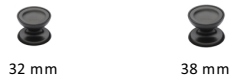

## Surrey Cabinet Knob

C4386 38-MB

Heritage Brass Cabinet Knob Surrey Design 38mm Matt Bronze finish

**Material:**  
Solid Brass

**Finish:**  
Matt Bronze

### Available Sizes

### Product Dimensions (All dimensions are in millimeters unless otherwise indicated)

<b>Projection</b>	28	<b>Maximum Diameter</b>	38	<b>Base</b>	38
-------------------	----	-------------------------	----	-------------	----