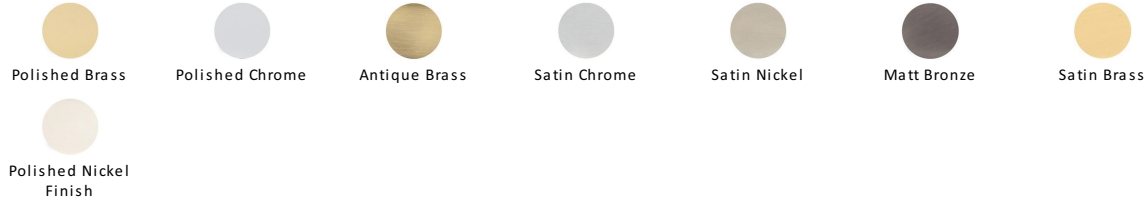

## Surrey Cabinet Knob

C4386 32-SN

Heritage Brass Cabinet Knob Surrey Design 32mm Satin Nickel finish

**Material:**  
Solid Brass

**Finish:**  
Satin Nickel

### Available Finishes

### Available Sizes

#### Satin Nickel

With its honeyed grey tone created by brushed nickel plating on brass, this finish closely matches Stainless Steel but offers a warm and subtle alternative which is popular in traditional and modern décors.