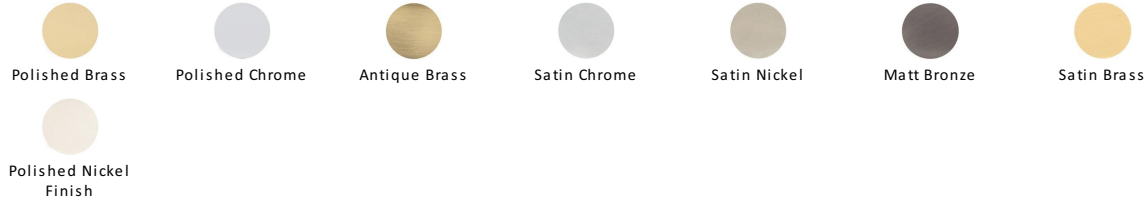

Surrey Cabinet Knob

C4386 32-SB

Heritage Brass Cabinet Knob Surrey Design 32mm Satin Brass finish

Material:
Solid Brass

Finish:
Satin Brass

Available Finishes

Available Sizes

Product Dimensions (All dimensions are in millimeters unless otherwise indicated)

Projection	24	Maximum Diameter	32	Base	32
-------------------	----	-------------------------	----	-------------	----

About the Finish

Satin Brass

A modern alternative to the traditional polished brass, this attractive brushed texture beautifully mellows and adds warmth to both a traditional and a soft contemporary décor.