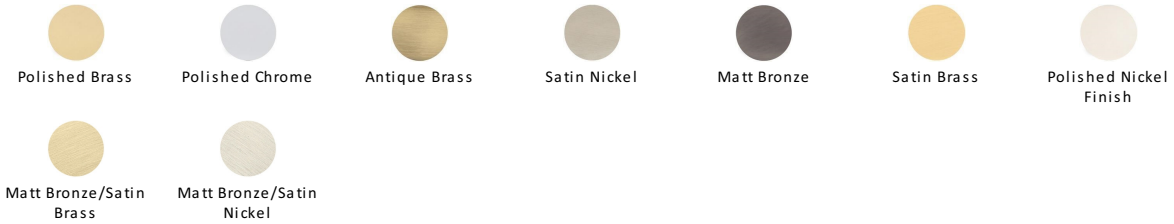

Hexagon Cabinet Knob with Rose

C4345 38-SN

Heritage Brass Cabinet Knob Hexagon Design with Rose 38mm Satin Nickel finish

Material:
Solid Brass

Finish:
Satin Nickel

Available Finishes

Available Sizes

Product Dimensions (All dimensions are in millimeters unless otherwise indicated)

Projection 32 **Maximum Diameter** 38 **Base** 20

About the Finish

Satin Nickel

With its honeyed grey tone created by brushed nickel plating on brass, this finish closely matches Stainless Steel but offers a warm and subtle alternative which is popular in traditional and modern décors.