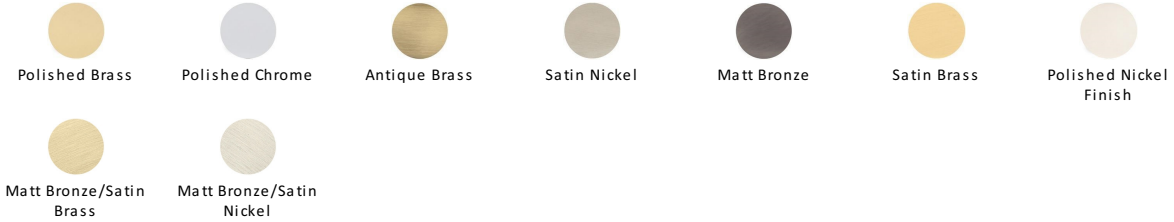

## Hexagon Cabinet Knob with Rose

C4345 38-SB

Heritage Brass Cabinet Knob Hexagon Design with Rose 38mm Satin Brass finish

**Material:**  
Solid Brass

**Finish:**  
Satin Brass

### Available Finishes

### Available Sizes

### About the Finish

**Satin Brass**

A modern alternative to the traditional polished brass, this attractive brushed texture beautifully mellows and adds warmth to both a traditional and a soft contemporary décor.