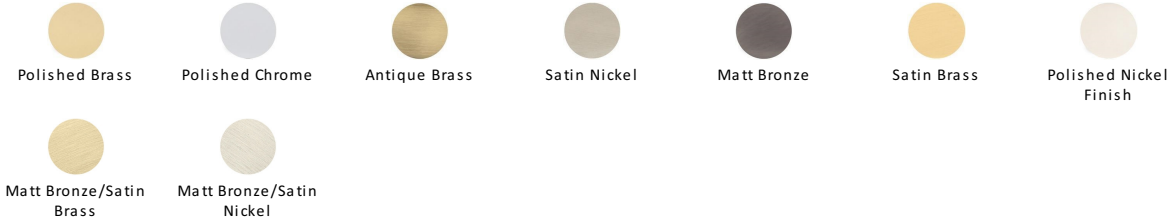

Hexagon Cabinet Knob with Rose

C4345 38-PC

Heritage Brass Cabinet Knob Hexagon Design with Rose 38mm Polished Chrome finish

Material:
Solid Brass

Finish:
Polished Chrome

Available Finishes

Available Sizes

Product Dimensions (All dimensions are in millimeters unless otherwise indicated)

Projection 32 **Maximum Diameter** 38 **Base** 20

About the Finish

Polished Chrome

A bold, contemporary finish; low maintenance and easy to clean. The mirror effect reflects light and colour and will complement any colour scheme