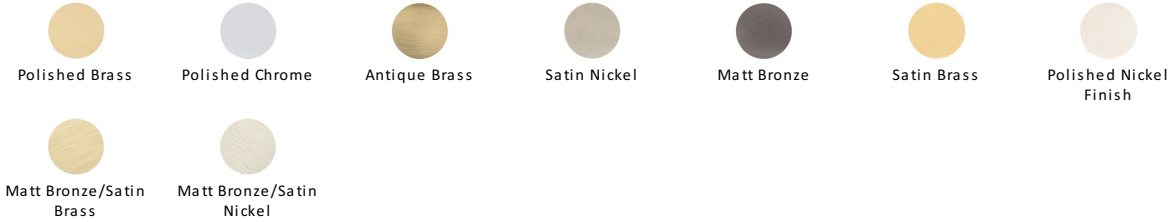

## Hexagon Cabinet Knob with Rose

C4345 38-PC

Heritage Brass Cabinet Knob Hexagon Design with Rose 38mm Polished Chrome finish

**Material:**  
Solid Brass

**Finish:**  
Polished Chrome

### Available Finishes

### Available Sizes

### About the Finish

**Polished Chrome**

A bold, contemporary finish; low maintenance and easy to clean. The mirror effect reflects light and colour and will complement any colour scheme