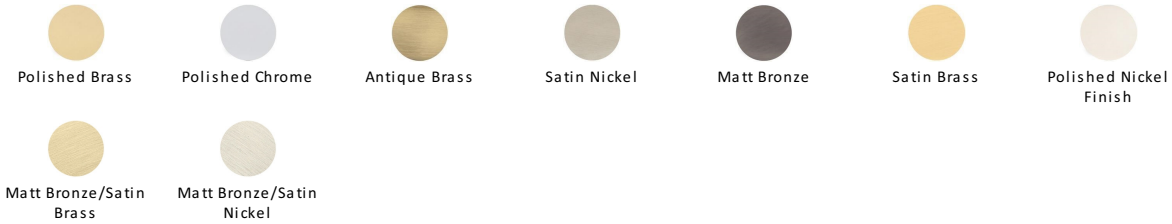

Hexagon Cabinet Knob with Rose

C4345 38-PB

Heritage Brass Cabinet Knob Hexagon Design with Rose 38mm Polished Brass finish

Material:
Solid Brass

Finish:
Polished Brass

Available Finishes

Available Sizes

Product Dimensions (All dimensions are in millimeters unless otherwise indicated)

Projection	32	Maximum Diameter	38	Base	20
-------------------	----	-------------------------	----	-------------	----

About the Finish

Polished Brass

Warm, mellow with a sense of heritage and comfort this highly polished finish is opulent without being flamboyant. Polished Brass coordinates perfectly with traditional décor.