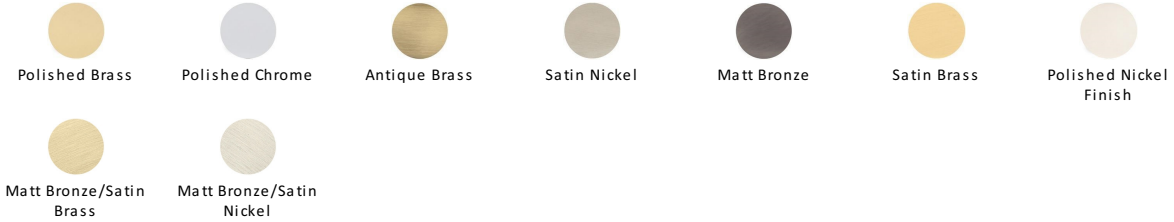

## Hexagon Cabinet Knob with Rose

C4345 38-PB

Heritage Brass Cabinet Knob Hexagon Design with Rose 38mm Polished Brass finish

**Material:**  
Solid Brass

**Finish:**  
Polished Brass

### Available Finishes

### Available Sizes