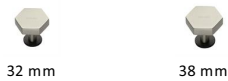

Product Dimensions (All dimensions are in millimeters unless otherwise indicated)

Projection 32   **Maximum Diameter** 38   **Base** 20

Box Contains

- 1 Cabinet Knob
- All fixing screws and fasteners