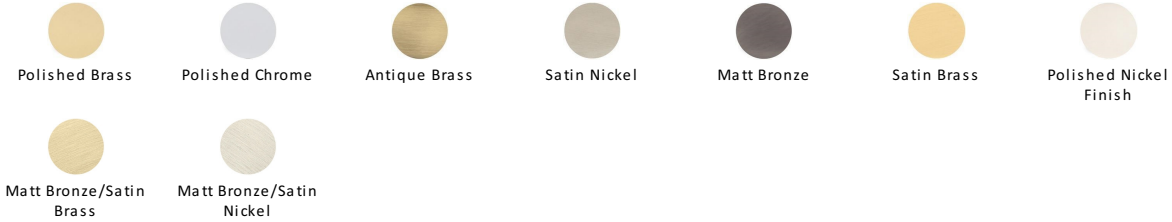

Hexagon Cabinet Knob with Rose

C4345 38-BSB

Heritage Brass Cabinet Knob Hexagon Design with Rose 38mm Matt Bronze/Satin Brass finish

Material:
Solid Brass

Finish:
Matt Bronze/Satin Brass

Available Finishes