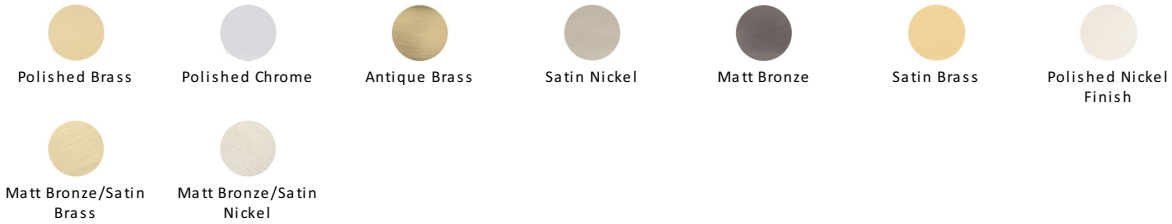

## Hexagon Cabinet Knob with Rose

C4345 32-SB

Heritage Brass Cabinet Knob Hexagon Design with Rose 32mm Satin Brass finish

**Material:**  
Solid Brass

**Finish:**  
Satin Brass

### Available Finishes

### Available Sizes

#### Satin Brass

A modern alternative to the traditional polished brass, this attractive brushed texture beautifully mellows and adds warmth to both a traditional and a soft contemporary décor.