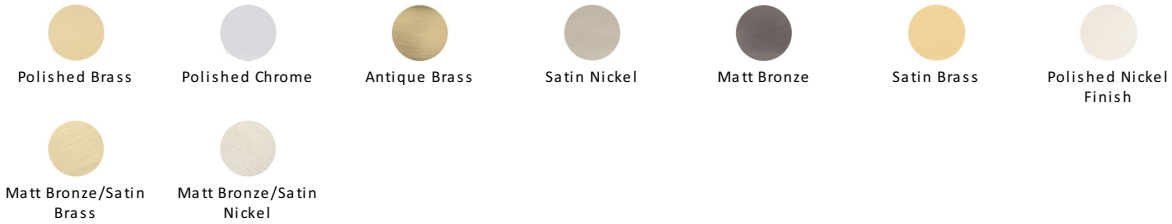

Hexagon Cabinet Knob with Rose

C4345 32-SB

Heritage Brass Cabinet Knob Hexagon Design with Rose 32mm Satin Brass finish

Material:
Solid Brass

Finish:
Satin Brass

Available Finishes

Available Sizes

Product Dimensions (All dimensions are in millimeters unless otherwise indicated)

Projection	32	Maximum Diameter	32	Base	20
-------------------	----	-------------------------	----	-------------	----

About the Finish

Satin Brass

A modern alternative to the traditional polished brass, this attractive brushed texture beautifully mellows and adds warmth to both a traditional and a soft contemporary décor.