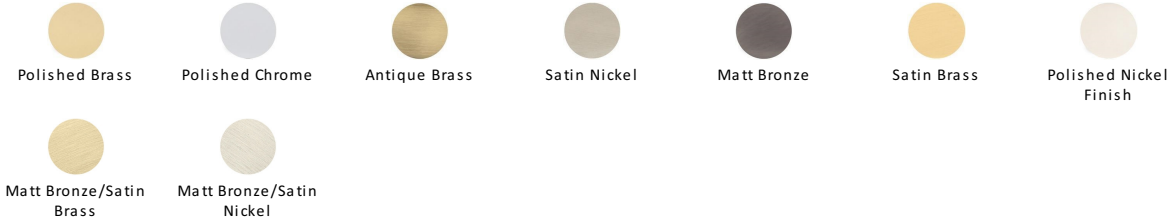

## Hexagon Cabinet Knob with Rose

C4345 32-PNF

Heritage Brass Cabinet Knob Hexagon Design with Rose 32mm Polished Nickel finish

**Material:**  
Solid Brass

**Finish:**  
Polished Nickel Finish

### Available Finishes

### Available Sizes

#### Polished Nickel Finish

With its subtle golden hue this is a mellow alternative to polished chrome. The finish is not coated and will oxidise naturally. If not regularly buffed with a soft cloth this finish will subtly change over time by taking on an aged patina.