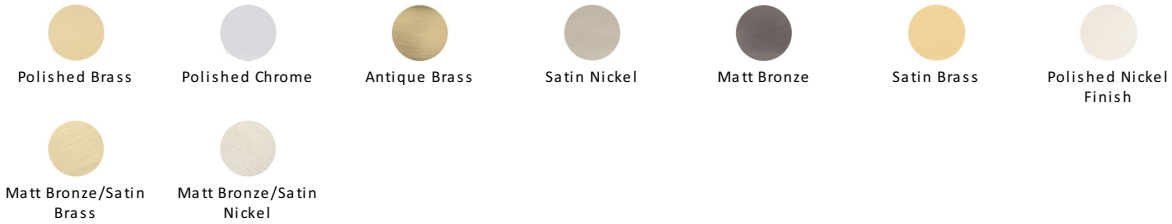

Hexagon Cabinet Knob with Rose

C4345 32-PC

Heritage Brass Cabinet Knob Hexagon Design with Rose 32mm Polished Chrome finish

Material:
Solid Brass

Finish:
Polished Chrome

Available Finishes

Available Sizes

Product Dimensions (All dimensions are in millimeters unless otherwise indicated)

Projection 32 **Maximum Diameter** 32 **Base** 20

About the Finish

Polished Chrome

A bold, contemporary finish; low maintenance and easy to clean. The mirror effect reflects light and colour and will complement any colour scheme