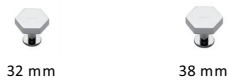

Hexagon Cabinet Knob with Rose

C4345 32-PC

Heritage Brass Cabinet Knob Hexagon Design with Rose 32mm Polished Chrome finish

Material:
Solid Brass

Finish:
Polished Chrome

Available Finishes

Available Sizes

Product Dimensions (All dimensions are in millimeters unless otherwise indicated)

Projection 32 **Maximum Diameter** 32 **Base** 20

About the Finish

Polished Chrome

A bold, contemporary finish; low maintenance and easy to clean. The mirror effect reflects light and colour and will complement any colour scheme