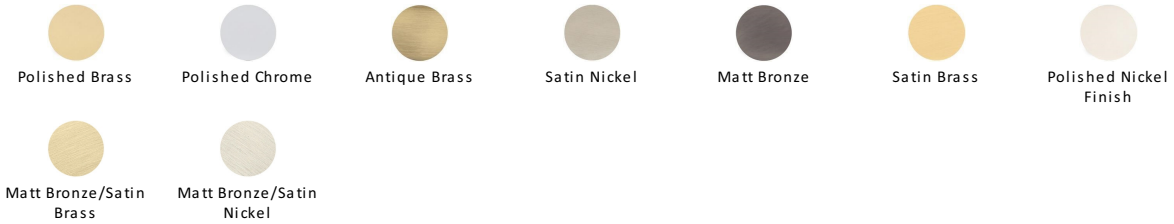

Hexagon Cabinet Knob with Rose

C4345 32-PB

Heritage Brass Cabinet Knob Hexagon Design with Rose 32mm Polished Brass finish

Material:
Solid Brass

Finish:
Polished Brass

Available Finishes

Available Sizes

Product Dimensions (All dimensions are in millimeters unless otherwise indicated)

Projection 32 **Maximum Diameter** 32 **Base** 20

About the Finish

Polished Brass

Warm, mellow with a sense of heritage and comfort this highly polished finish is opulent without being flamboyant. Polished Brass coordinates perfectly with traditional décor.