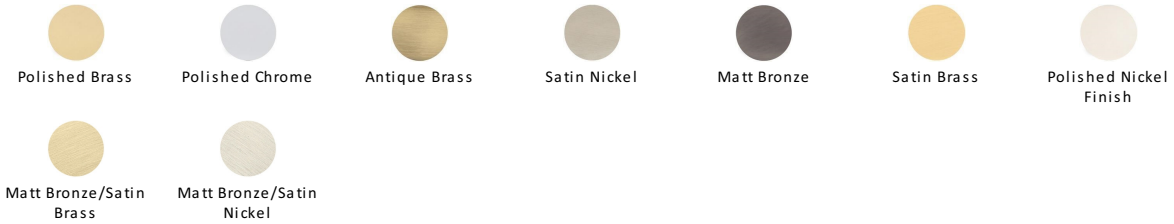

## Hexagon Cabinet Knob with Rose

C4345 32-BSB

Heritage Brass Cabinet Knob Hexagon Design with Rose 32mm Matt Bronze/Satin Brass finish

**Material:**  
Solid Brass

**Finish:**  
Matt Bronze/Satin Brass

### Available Finishes

### Available Sizes