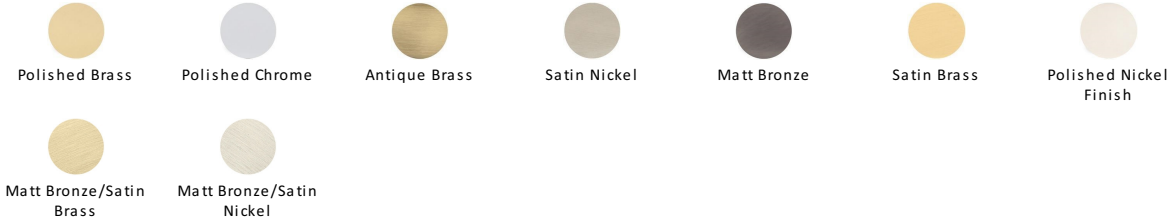

Hexagon Cabinet Knob with Rose

C4345 32-AT

Heritage Brass Cabinet Knob Hexagon Design with Rose 32mm Antique Brass finish

Material:
Solid Brass

Finish:
Antique Brass

Available Finishes

Available Sizes

Product Dimensions (All dimensions are in millimeters unless otherwise indicated)

Projection 32 **Maximum Diameter** 32 **Base** 20

About the Finish

Antique Brass

With russet hues and a brass undertone, this variation on brass retains a warm and mellow character but adds age and maturity by highlighting the variance of shades making each piece both alluring and unique.