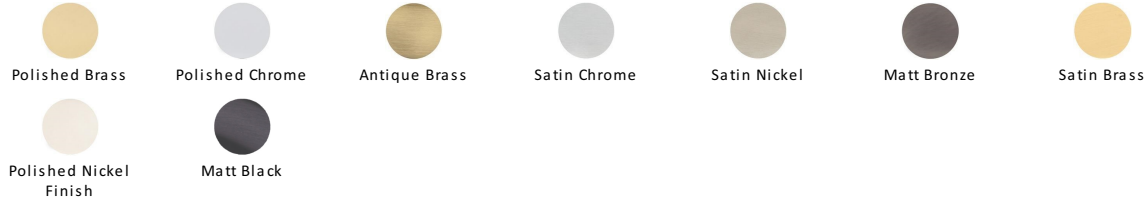

## Square Vintage Cabinet Pull Handle

C3964 254-MB

Heritage Brass Cabinet Pull Square Vintage Design 254mm CTC Matt Bronze Finish

**Material:**  
Solid Brass**Finish:**  
Matt Bronze

### Available Finishes

### Available Sizes

#### Matt Bronze

An aged finish on brass creating a vintage appearance, yet one that also looks outstanding in contemporary schemes. Over a period of time the bronze colour will lighten along any edges and surfaces that are frequently touched and create a naturally aged appearance highlighting frequently touched areas and exposing the brass below.