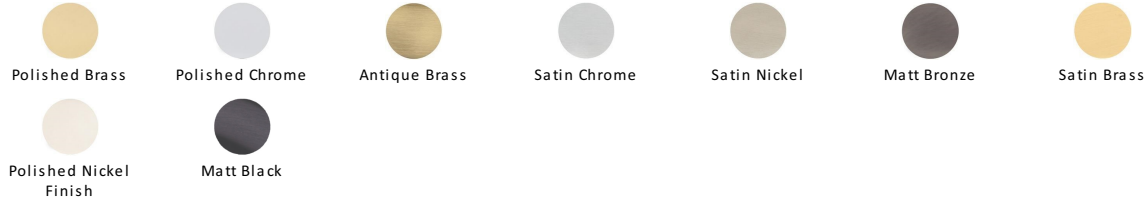

## Square Vintage Cabinet Pull Handle

C3964 254-AT

Heritage Brass Cabinet Pull Square Vintage Design 254mm CTC Antique Brass Finish

**Material:**  
Solid Brass

**Finish:**  
Antique Brass

### Available Finishes

### Available Sizes