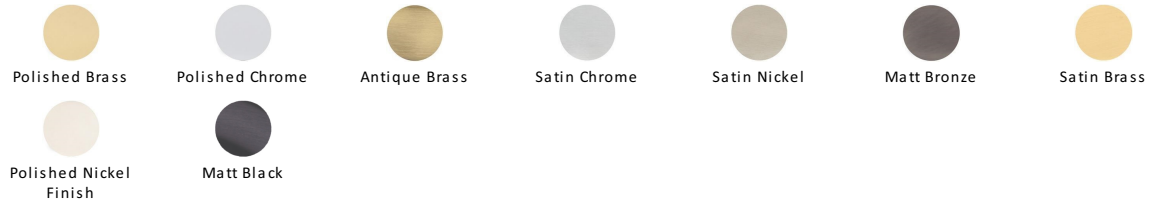

Square Vintage Cabinet Pull Handle

C3964 203-SC

Heritage Brass Cabinet Pull Square Vintage Design 203mm CTC Satin Chrome Finish

Material:
Solid Brass

Finish:
Satin Chrome

Available Finishes

Available Sizes

Product Dimensions (All dimensions are in millimeters unless otherwise indicated)

Length	221	CTC	203	Width	9	Projection	30
Base	18						

About the Finish

Satin Chrome

The brush marks of satin chrome will appeal to those who favour an industrial yet contemporary chrome finish. Satin Chrome Finish is also less prone to finger marks than polished chrome.