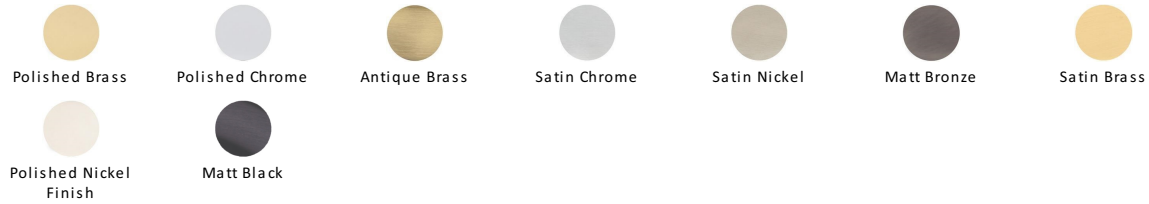

## Square Vintage Cabinet Pull Handle

C3964 203-SB

Heritage Brass Cabinet Pull Square Vintage Design 203mm CTC Satin Brass Finish

**Material:**  
Solid Brass

**Finish:**  
Satin Brass

### Available Finishes

### Available Sizes

#### Satin Brass

A modern alternative to the traditional polished brass, this attractive brushed texture beautifully mellows and adds warmth to both a traditional and a soft contemporary décor.