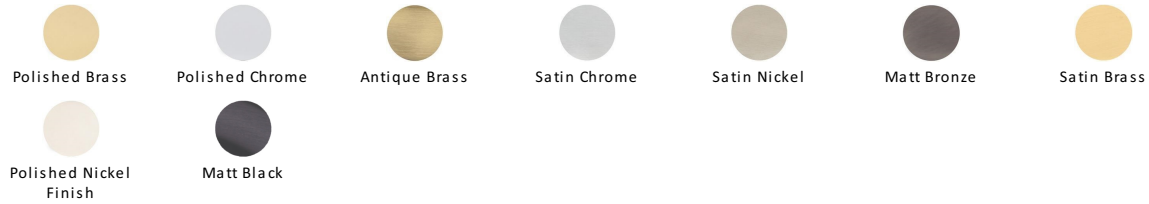

Square Vintage Cabinet Pull Handle

C3964 203-PNF

Heritage Brass Cabinet Pull Square Vintage Design 203mm CTC Polished Nickel Finish

Material:
Solid Brass

Finish:
Polished Nickel Finish

Available Finishes

Available Sizes

Product Dimensions (All dimensions are in millimeters unless otherwise indicated)

Length	221	Width	9	CTC	203	Projection	30
Base	18						

About the Finish

Polished Nickel Finish

With its subtle golden hue this is a mellow alternative to polished chrome. The finish is not coated and will oxidise naturally. If not regularly buffed with a soft cloth this finish will subtly change over time by taking on an aged patina.