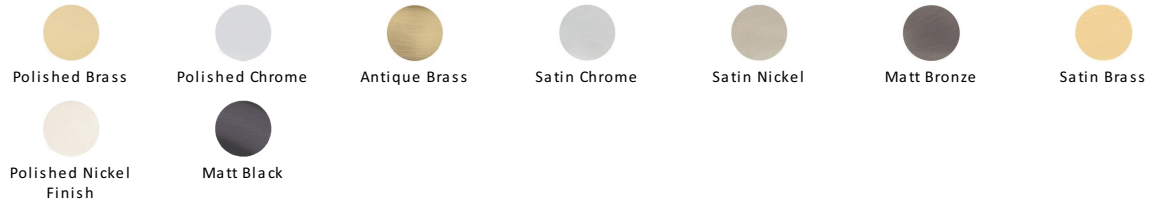

Square Vintage Cabinet Pull Handle

C3964 203-PNF

Heritage Brass Cabinet Pull Square Vintage Design 203mm CTC Polished Nickel Finish

Material:
Solid Brass

Finish:
Polished Nickel Finish

Available Finishes

Available Sizes

About the Finish

Polished Nickel Finish

With its subtle golden hue this is a mellow alternative to polished chrome. The finish is not coated and will oxidise naturally. If not regularly buffed with a soft cloth this finish will subtly change over time by taking on an aged patina.