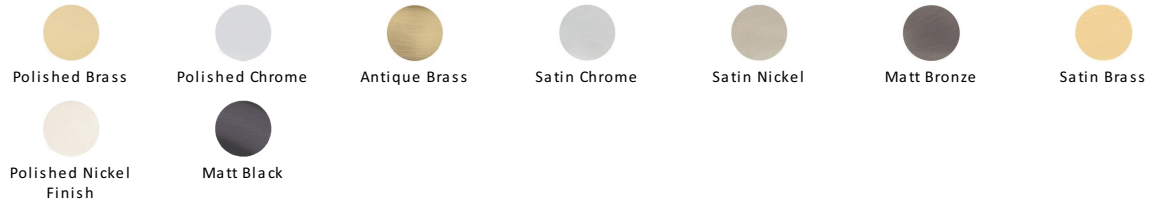

## Square Vintage Cabinet Pull Handle

C3964 203-PC

Heritage Brass Cabinet Pull Square Vintage Design 203mm CTC Polished Chrome Finish

**Material:**  
Solid Brass

**Finish:**  
Polished Chrome

### Available Finishes

### Available Sizes

#### Polished Chrome

A bold, contemporary finish; low maintenance and easy to clean. The mirror effect reflects light and colour and will complement any colour scheme