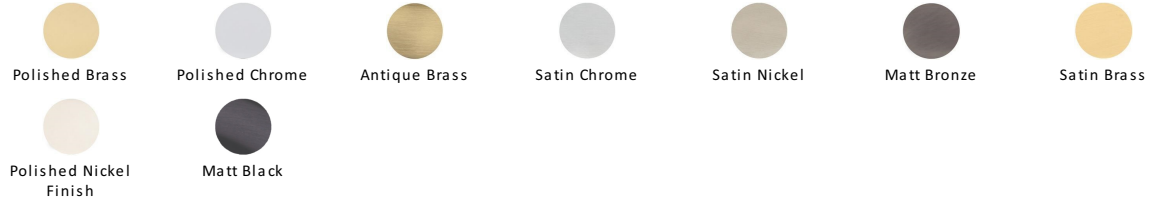

Square Vintage Cabinet Pull Handle

C3964 203-PB

Heritage Brass Cabinet Pull Square Vintage Design 203mm CTC Polished Brass Finish

Material:
Solid Brass

Finish:
Polished Brass

Available Finishes

Available Sizes

Product Dimensions (All dimensions are in millimeters unless otherwise indicated)

Length	221	CTC	203	Width	9	Projection	30
Base	18						

About the Finish

Polished Brass

Warm, mellow with a sense of heritage and comfort this highly polished finish is opulent without being flamboyant. Polished Brass coordinates perfectly with traditional décor.