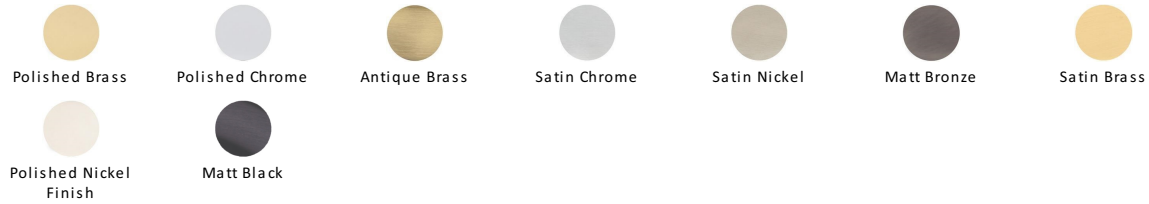

## Square Vintage Cabinet Pull Handle

C3964 203-BKMT

Heritage Brass Cabinet Pull Square Vintage Design 203mm CTC Matt Black Finish

**Material:**  
Solid Brass

**Finish:**  
Matt Black

### Available Finishes

### Available Sizes