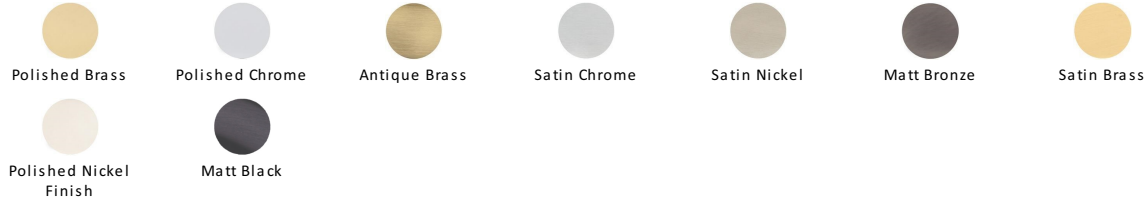

## Square Vintage Cabinet Pull Handle

C3964 203-AT

Heritage Brass Cabinet Pull Square Vintage Design 203mm CTC Antique Brass Finish

**Material:**  
Solid Brass

**Finish:**  
Antique Brass

### Available Finishes

### Available Sizes