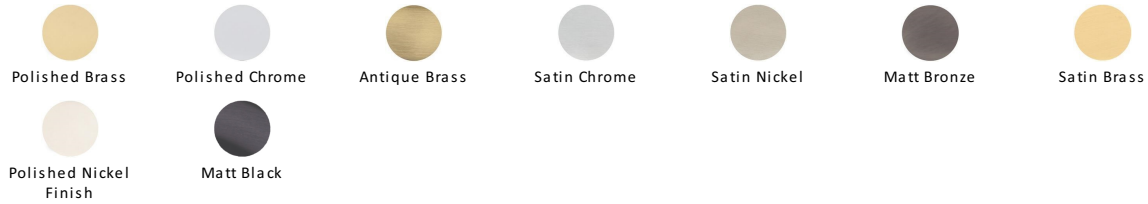

Square Vintage Cabinet Pull Handle

C3964 152-PC

Heritage Brass Cabinet Pull Square Vintage Design 152mm CTC Polished Chrome Finish

Material:

Solid Brass

Finish:

Polished Chrome

Available Finishes

About the Finish

Polished Chrome

A bold, contemporary finish; low maintenance and easy to clean. The mirror effect reflects light and colour and will complement any colour scheme

Useful Information

- If replacing an existing Cabinet Pull it may be simpler to install if you select a pull which matches the existing centre to centre of the screw holes