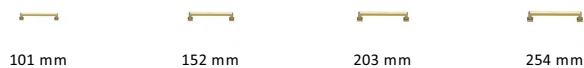

## Square Vintage Cabinet Pull Handle

C3964 152-PB

Heritage Brass Cabinet Pull Square Vintage Design 152mm CTC Polished Brass Finish

**Material:**  
Solid Brass**Finish:**  
Polished Brass

### Available Sizes

### Product Dimensions (All dimensions are in millimeters unless otherwise indicated)

<b>Length</b>	170	<b>CTC</b>	152	<b>Width</b>	9	<b>Projection</b>	30
<b>Base</b>	18						