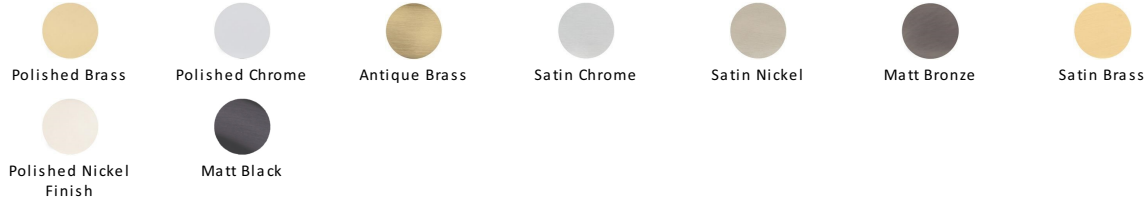

## Square Vintage Cabinet Pull Handle

C3964 152-MB

Heritage Brass Cabinet Pull Square Vintage Design 152mm CTC Matt Bronze Finish

**Material:**  
Solid Brass**Finish:**  
Matt Bronze

### Available Finishes

### Available Sizes

#### Matt Bronze

An aged finish on brass creating a vintage appearance, yet one that also looks outstanding in contemporary schemes. Over a period of time the bronze colour will lighten along any edges and surfaces that are frequently touched and create a naturally aged appearance highlighting frequently touched areas and exposing the brass below.