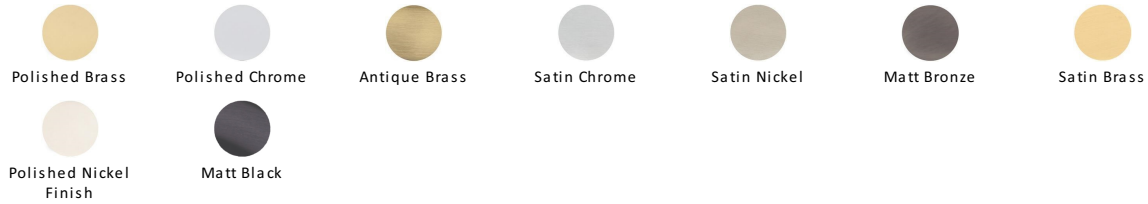

Square Vintage Cabinet Pull Handle

C3964 101-PC

Heritage Brass Cabinet Pull Square Vintage Design 101mm CTC Polished Chrome Finish

Material:

Solid Brass

Finish:

Polished Chrome

Available Finishes

Available Sizes

Product Dimensions (All dimensions are in millimeters unless otherwise indicated)

Length	120	CTC	101	Width	9	Projection	30
Base	18						

About the Finish

Polished Chrome

A bold, contemporary finish; low maintenance and easy to clean. The mirror effect reflects light and colour and will complement any colour scheme