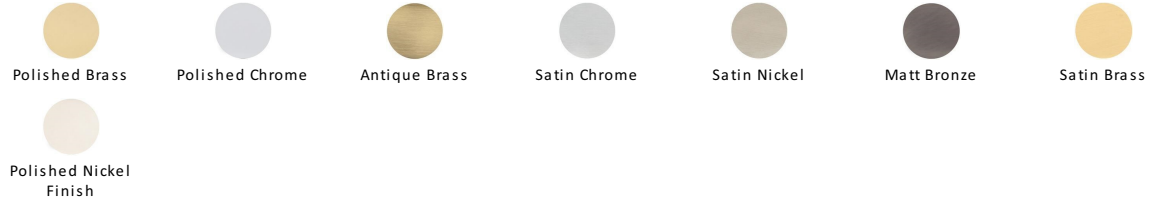

## Henley Traditional Cabinet Pull Handle

C3960 203-SC

Heritage Brass Cabinet Pull Henley Traditional Design 203mm CTC Satin Chrome Finish

**Material:**  
Solid Brass

**Finish:**  
Satin Chrome

### Available Finishes

### Available Sizes

#### Satin Chrome

The brush marks of satin chrome will appeal to those who favour an industrial yet contemporary chrome finish. Satin Chrome Finish is also less prone to finger marks than polished chrome.