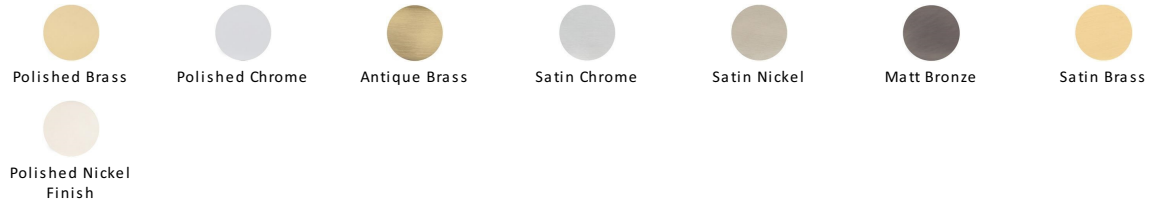

Henley Traditional Cabinet Pull Handle

C3960 203-SC

Heritage Brass Cabinet Pull Henley Traditional Design 203mm CTC Satin Chrome Finish

Material:
Solid Brass

Finish:
Satin Chrome

Available Finishes

Available Sizes

About the Finish

Satin Chrome

The brush marks of satin chrome will appeal to those who favour an industrial yet contemporary chrome finish. Satin Chrome Finish is also less prone to finger marks than polished chrome.