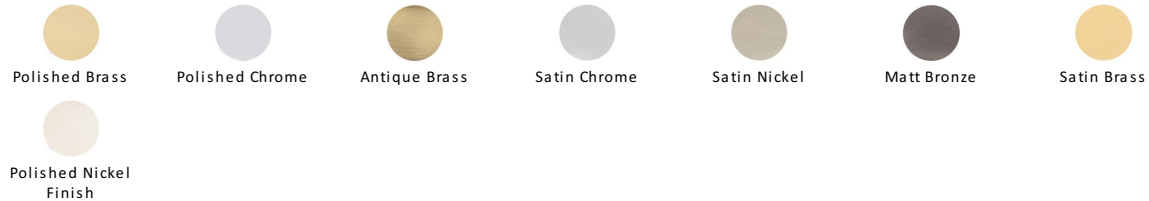

## Henley Traditional Cabinet Pull Handle

C3960 203-SB

Heritage Brass Cabinet Pull Henley Traditional Design 203mm CTC Satin Brass Finish

**Material:**  
Solid Brass

**Finish:**  
Satin Brass

### Available Finishes

### Available Sizes

#### Satin Brass

A modern alternative to the traditional polished brass, this attractive brushed texture beautifully mellows and adds warmth to both a traditional and a soft contemporary décor.