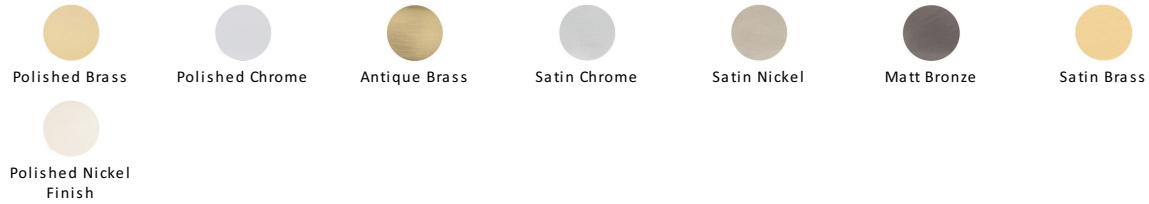

## Henley Traditional Cabinet Pull Handle

C3960 203-PNF

Heritage Brass Cabinet Pull Henley Traditional Design 203mm CTC Polished Nickel Finish

**Material:**  
Solid Brass

**Finish:**  
Polished Nickel Finish

### Available Finishes

### Available Sizes

#### Polished Nickel Finish

With its subtle golden hue this is a mellow alternative to polished chrome. The finish is not coated and will oxidise naturally. If not regularly buffed with a soft cloth this finish will subtly change over time by taking on an aged patina.