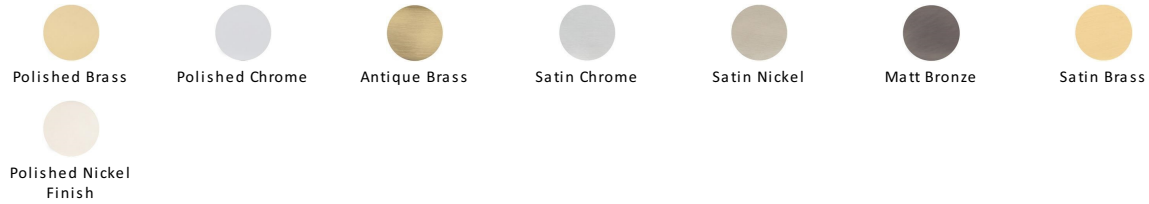

Henley Traditional Cabinet Pull Handle

C3960 203-PNF

Heritage Brass Cabinet Pull Henley Traditional Design 203mm CTC Polished Nickel Finish

Material:
Solid Brass

Finish:
Polished Nickel Finish

Available Finishes

About the Finish

Polished Nickel Finish

With its subtle golden hue this is a mellow alternative to polished chrome. The finish is not coated and will oxidise naturally. If not regularly buffed with a soft cloth this finish will subtly change over time by taking on an aged patina.