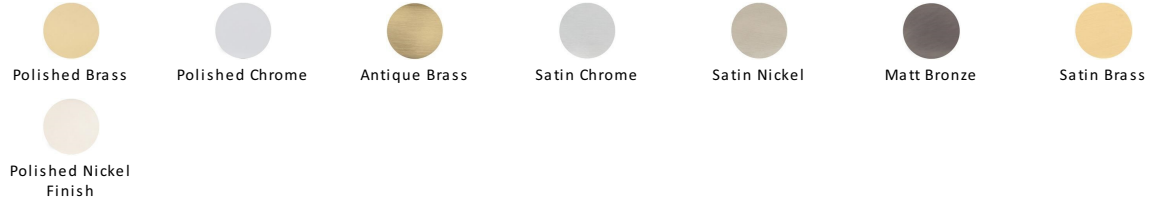

Henley Traditional Cabinet Pull Handle

C3960 203-PC

Heritage Brass Cabinet Pull Henley Traditional Design 203mm CTC Polished Chrome Finish

Material:
Solid Brass

Finish:
Polished Chrome

Available Finishes

Available Sizes

About the Finish

Polished Chrome

A bold, contemporary finish; low maintenance and easy to clean. The mirror effect reflects light and colour and will complement any colour scheme

Useful Information

- If replacing an existing Cabinet Pull it may be simpler to install if you select a pull which matches the existing centre to centre of the screw holes