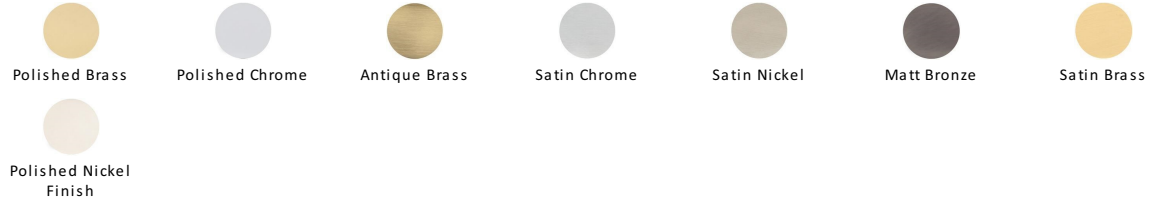

Henley Traditional Cabinet Pull Handle

C3960 203-PB

Heritage Brass Cabinet Pull Henley Traditional Design 203mm CTC Polished Brass Finish

Material:
Solid Brass

Finish:
Polished Brass

Available Finishes

Available Sizes

About the Finish

Polished Brass

Warm, mellow with a sense of heritage and comfort this highly polished finish is opulent without being flamboyant. Polished Brass coordinates perfectly with traditional décor.