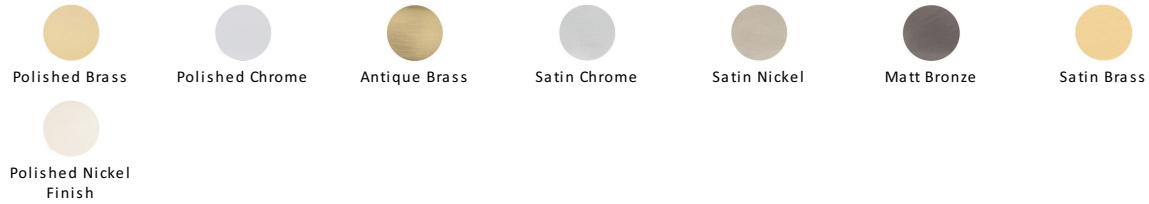

Henley Traditional Cabinet Pull Handle

C3960 203-PB

Heritage Brass Cabinet Pull Henley Traditional Design 203mm CTC Polished Brass Finish

Material:
Solid Brass

Finish:
Polished Brass

Available Finishes

Available Sizes

About the Finish

Polished Brass

Warm, mellow with a sense of heritage and comfort this highly polished finish is opulent without being flamboyant. Polished Brass coordinates perfectly with traditional décor.