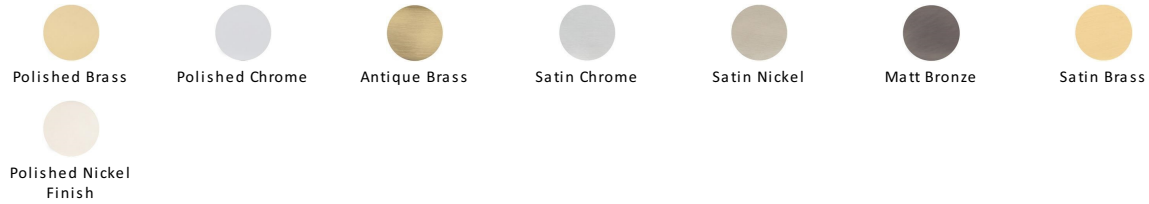

## Henley Traditional Cabinet Pull Handle

C3960 203-MB

Heritage Brass Cabinet Pull Henley Traditional Design 203mm CTC Matt Bronze Finish

**Material:**  
Solid Brass

**Finish:**  
Matt Bronze

### Available Finishes

### Available Sizes

#### Matt Bronze

An aged finish on brass creating a vintage appearance, yet one that also looks outstanding in contemporary schemes. Over a period of time the bronze colour will lighten along any edges and surfaces that are frequently touched and create a naturally aged appearance highlighting frequently touched areas and exposing the brass below.