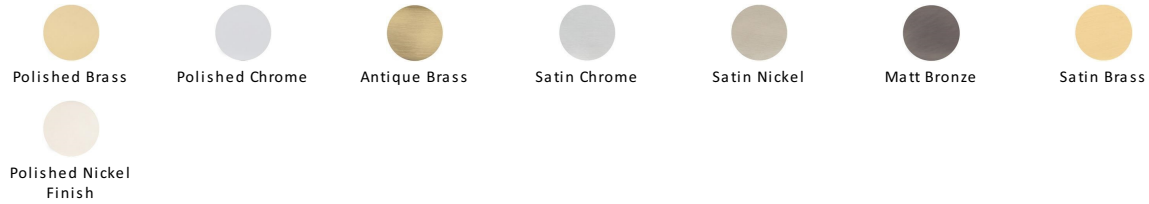

Henley Traditional Cabinet Pull Handle

C3960 203-MB

Heritage Brass Cabinet Pull Henley Traditional Design 203mm CTC Matt Bronze Finish

Material:
Solid Brass

Finish:
Matt Bronze

Available Finishes

Available Sizes

An aged finish on brass creating a vintage appearance, yet one that also looks outstanding in contemporary schemes. Over a period of time the bronze colour will lighten along any edges and surfaces that are frequently touched and create a naturally aged appearance highlighting frequently touched areas and exposing the brass below.